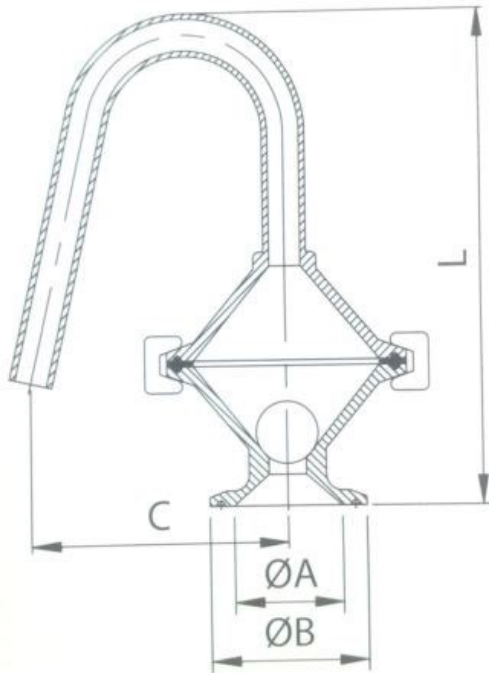

## AIR VENT VALVE

SIZE	1"
ØA	22.20
ØB	50.50
C	82.00
L	158.00

### *AIR VENT VALVE INFORMATION*

- 1" - 1.5" Clamp connection - 1/2" Bore
- Grade 316 stainless steel