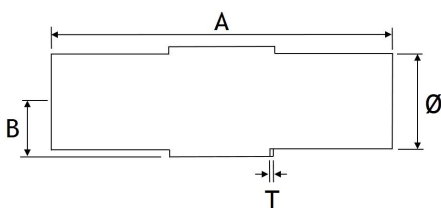

Finishes: Polished & Descaled

Grades: 304L & 316L

• **FULL EQUAL CROSS**

SIZE	1"	1.5"	2"	2.5"	3"	4"
Ø	25.40	38.10	50.80	63.50	76.10	101.60
T	1.60	1.60	1.60	1.60	1.60	2.00
A	88.00	128.00	178.00	228.00	268.00	348.00
B	44.00	64.00	89.00	114.00	134.00	174.00

Finishes: Polished & Descaled

Grades: 304L & 316L

• **PULLED CROSS - AS PULLED**

SIZE	1"	1.5"	2"	2.5"	3"	4"
Ø	25.40	38.10	50.80	63.50	76.10	101.60
T	1.60	1.60	1.60	1.60	1.60	2.00
A	88.00	128.00	178.00	228.00	268.00	348.00
B	13.80	19.90	27.60	34.00	40.90	54.70