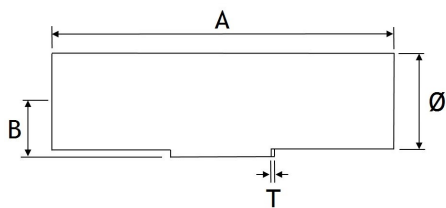

BDE (NORTHAMPTON) LTD

EQUAL/PULLED TEES & CROSSES

• **FULL EQUAL TEE**

SIZE	1/2"	3/4"	1"	1.5"	2"	2.5"	3"	4"
Ø	12.70	19.05	25.40	38.10	50.80	63.50	76.10	101.60
T	1.60	1.60	1.60	1.60	1.60	1.60	1.60	2.00
A	58.00	76.00	88.00	128.00	178.00	228.00	268.00	348.00
B	29.00	38.00	44.00	64.00	89.00	114.00	134.00	174.00

Finishes: Polished & Descaled

Grades: 304L & 316L

• **PULLED TEE - AS PULLED**

SIZE	1"	1.5"	2"	2.5"	3"	4"
Ø	25.40	38.10	50.80	63.50	76.10	101.60
T	1.60	1.60	1.60	1.60	1.60	2.00
A	88.00	128.00	178.00	228.00	268.00	348.00
B	13.80	19.90	27.60	34.00	40.90	54.70

Finishes: Polished & Descaled

Grades: 304L & 316L

• **FULL EQUAL CROSS**

SIZE	1"	1.5"	2"	2.5"	3"	4"
Ø	25.40	38.10	50.80	63.50	76.10	101.60
T	1.60	1.60	1.60	1.60	1.60	2.00
A	88.00	128.00	178.00	228.00	268.00	348.00
B	44.00	64.00	89.00	114.00	134.00	174.00

Finishes: Polished & Descaled

Grades: 304L & 316L

• **PULLED CROSS - AS PULLED**

SIZE	1"	1.5"	2"	2.5"	3"	4"
Ø	25.40	38.10	50.80	63.50	76.10	101.60
T	1.60	1.60	1.60	1.60	1.60	2.00
A	88.00	128.00	178.00	228.00	268.00	348.00
B	13.80	19.90	27.60	34.00	40.90	54.70