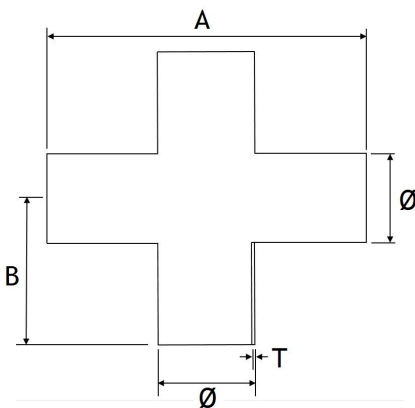

BDE (NORTHAMPTON) LTD

EQUAL/PULLED TEES & CROSSES

• **FULL EQUAL TEE**

SIZE	1/2"	3/4"	1"	1.5"	2"	2.5"	3"	4"
Ø	12.70	19.05	25.40	38.10	50.80	63.50	76.10	101.60
T	1.60	1.60	1.60	1.60	1.60	1.60	1.60	2.00
A	58.00	76.00	88.00	128.00	178.00	228.00	268.00	348.00
B	29.00	38.00	44.00	64.00	89.00	114.00	134.00	174.00

Finishes: Polished & Descaled

Grades: 304L & 316L

• **PULLED TEE - AS PULLED**

SIZE	1"	1.5"	2"	2.5"	3"	4"
Ø	25.40	38.10	50.80	63.50	76.10	101.60
T	1.60	1.60	1.60	1.60	1.60	2.00
A	88.00	128.00	178.00	228.00	268.00	348.00
B	13.80	19.90	27.60	34.00	40.90	54.70

Finishes: Polished & Descaled

Grades: 304L & 316L

• **FULL EQUAL CROSS**

SIZE	1"	1.5"	2"	2.5"	3"	4"
Ø	25.40	38.10	50.80	63.50	76.10	101.60
T	1.60	1.60	1.60	1.60	1.60	2.00
A	88.00	128.00	178.00	228.00	268.00	348.00
B	44.00	64.00	89.00	114.00	134.00	174.00

Finishes: Polished & Descaled

Grades: 304L & 316L

• **PULLED CROSS - AS PULLED**

SIZE	1"	1.5"	2"	2.5"	3"	4"
Ø	25.40	38.10	50.80	63.50	76.10	101.60
T	1.60	1.60	1.60	1.60	1.60	2.00
A	88.00	128.00	178.00	228.00	268.00	348.00
B	13.80	19.90	27.60	34.00	40.90	54.70