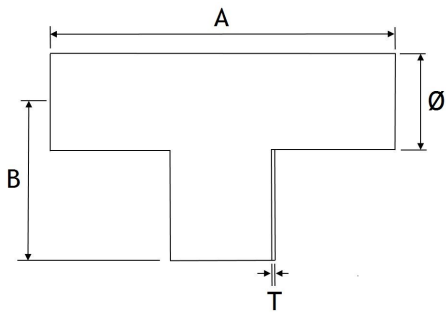

BDE (NORTHAMPTON) LTD

EQUAL/PULLED TEES & CROSSES

• **FULL EQUAL TEE**

SIZE	1/2"	3/4"	1"	1.5"	2"	2.5"	3"	4"
Ø	12.70	19.05	25.40	38.10	50.80	63.50	76.10	101.60
T	1.60	1.60	1.60	1.60	1.60	1.60	1.60	2.00
A	58.00	76.00	88.00	128.00	178.00	228.00	268.00	348.00
B	29.00	38.00	44.00	64.00	89.00	114.00	134.00	174.00

Finishes: Polished & Descaled

Grades: 304L & 316L

• **PULLED TEE - AS PULLED**

SIZE	1"	1.5"	2"	2.5"	3"	4"
Ø	25.40	38.10	50.80	63.50	76.10	101.60
T	1.60	1.60	1.60	1.60	1.60	2.00
A	88.00	128.00	178.00	228.00	268.00	348.00
B	13.80	19.90	27.60	34.00	40.90	54.70

Finishes: Polished & Descaled

Grades: 304L & 316L

• **FULL EQUAL CROSS**

SIZE	1"	1.5"	2"	2.5"	3"	4"
Ø	25.40	38.10	50.80	63.50	76.10	101.60
T	1.60	1.60	1.60	1.60	1.60	2.00
A	88.00	128.00	178.00	228.00	268.00	348.00
B	44.00	64.00	89.00	114.00	134.00	174.00

Finishes: Polished & Descaled

Grades: 304L & 316L

• **PULLED CROSS - AS PULLED**

SIZE	1"	1.5"	2"	2.5"	3"	4"
Ø	25.40	38.10	50.80	63.50	76.10	101.60
T	1.60	1.60	1.60	1.60	1.60	2.00
A	88.00	128.00	178.00	228.00	268.00	348.00
B	13.80	19.90	27.60	34.00	40.90	54.70