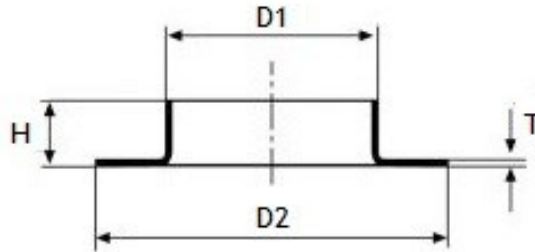

BDE (NORTHAMPTON) LTD

METRIC COLLARS

- METRIC PRESSED COLLARS 316**

SIZE	38mm	46mm	54mm	71mm	79mm	81mm	84mm	104mm	106mm
D1	38mm	46mm	54mm	71mm	79mm	81mm	84mm	104mm	106mm
D2	78.00	88.00	102.00	122.00	122.00	138.00	138.00	158.00	158.00
H	10.00	12.00	12.00	12.00	12.00	13.00	13.00	16.00	16.00
T	2mm	3mm	2mm	3mm	2mm	3mm	2mm	2mm	3mm
	114mm	129mm	131mm	154mm	156mm	204mm	206mm	254mm	256mm
D1	114mm	129mm	131mm	154mm	156mm	204mm	206mm	254mm	256mm
D2	158.00	188.00	188.00	212.00	212.00	268.00	269.00	320.00	320.00
H	16.00	15.00	20.00	19.00	20.00	21.00	21.00	24.00	25.00
T	3.00	2mm	3mm	2mm	3mm	2mm	3mm	2mm	3mm

Smaller & Larger sizes are also available, in both 304 & 316

METRIC TUBE AVAILABLE EX-STOCK - SEE OUR HYGIENIC TUBE PAGE

Tel: 01604 750380
Email: sales@bdeltd.co.uk

Fax: 01604 750377
www.bdeltd.co.uk