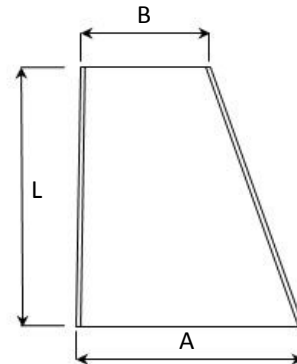

BDE (NORTHAMPTON) LTD

CONCENTRIC & ECCENTRIC REDUCING CONES

• CONCENTRIC REDUCING CONES

SIZE	A	B	L
3/4" x 1/2"	19.05	12.70	14.00
1" x 1/2"	25.40	12.70	20.00
1" x 3/4"	25.40	19.05	13.00
1.25" x 1/2"	31.75	12.70	32.00
1.25" x 3/4"	31.75	19.05	30.00
1.25" x 1"	31.75	25.40	19.00
1.5" x 1/2"	38.10	12.70	44.00
1.5" x 3/4"	38.10	19.05	44.00
1.5" x 1"	38.10	25.40	28.00
1.5" x 1.25"	38.10	31.75	19.00
2" x 1/2"	50.80	12.70	61.00
2" x 3/4"	50.80	19.05	66.00
2" x 1"	50.80	25.40	53.00
2" x 1.5"	50.80	38.10	38.00
2.5" x 1"	63.50	25.40	80.00
2.5" x 1.5"	63.50	38.10	60.00
2.5" x 2"	63.50	50.80	39.00
3" x 1"	76.20	25.40	106.00
3" x 1.5"	76.20	38.10	81.00
3" x 2"	76.20	50.80	54.00
3" x 2.5"	76.20	63.50	40.00
4" x 1"	101.60	25.40	160.00
4" x 1.5"	101.60	38.10	133.00
4" x 2"	101.60	50.80	107.00
4" x 2.5"	101.60	63.50	78.00
4" x 3"	101.60	76.20	53.00

• ECCENTRIC REDUCING CONES

SIZE	A	B	L
3/4" x 1/2"	19.05	12.70	15.00
1" x 1/2"	25.40	12.70	25.00
1" x 3/4"	25.40	19.05	15.00
1.25" x 3/4"	31.75	19.05	28.00
1.25" x 1"	31.75	25.40	17.00
1.5" x 1/2"	38.10	12.70	42.00
1.5" x 3/4"	38.10	19.05	44.00
1.5" x 1"	38.10	25.40	36.00
1.5" x 1.25"	38.10	31.75	19.00
2" x 1/2"	50.80	12.70	79.00
2" x 3/4"	50.80	19.05	68.00
2" x 1"	50.80	25.40	55.00
2" x 1.5"	50.80	38.10	34.00
2.5" x 1"	63.50	25.40	76.00
2.5" x 1.5"	63.50	38.10	65.00
2.5" x 2"	63.50	50.80	34.00
3" x 1"	76.20	25.40	101.00
3" x 1.5"	76.20	38.10	76.00
3" x 2"	76.20	50.80	66.00
3" x 2.5"	76.20	63.50	42.00
4" x 1"	101.60	25.40	156.00
4" x 1.5"	101.60	38.10	130.00
4" x 2"	101.60	50.80	100.00
4" x 2.5"	101.60	63.50	73.00
4" x 3"	101.60	76.20	72.00