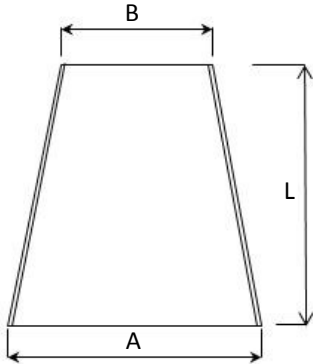

BDE (NORTHAMPTON) LTD

CONCENTRIC & ECCENTRIC REDUCING CONES

• CONCENTRIC REDUCING CONES

SIZE	A	B	L
3/4" x 1/2"	19.05	12.70	14.00
1" x 1/2"	25.40	12.70	20.00
1" x 3/4"	25.40	19.05	13.00
1.25" x 1/2"	31.75	12.70	32.00
1.25" x 3/4"	31.75	19.05	30.00
1.25" x 1"	31.75	25.40	19.00
1.5" x 1/2"	38.10	12.70	44.00
1.5" x 3/4"	38.10	19.05	44.00
1.5" x 1"	38.10	25.40	28.00
1.5" x 1.25"	38.10	31.75	19.00
2" x 1/2"	50.80	12.70	61.00
2" x 3/4"	50.80	19.05	66.00
2" x 1"	50.80	25.40	53.00
2" x 1.5"	50.80	38.10	38.00
2.5" x 1"	63.50	25.40	80.00
2.5" x 1.5"	63.50	38.10	60.00
2.5" x 2"	63.50	50.80	39.00
3" x 1"	76.20	25.40	106.00
3" x 1.5"	76.20	38.10	81.00
3" x 2"	76.20	50.80	54.00
3" x 2.5"	76.20	63.50	40.00
4" x 1"	101.60	25.40	160.00
4" x 1.5"	101.60	38.10	133.00
4" x 2"	101.60	50.80	107.00
4" x 2.5"	101.60	63.50	78.00
4" x 3"	101.60	76.20	53.00

• ECCENTRIC REDUCING CONES

SIZE	A	B	L
3/4" x 1/2"	19.05	12.70	15.00
1" x 1/2"	25.40	12.70	25.00
1" x 3/4"	25.40	19.05	15.00
1.25" x 3/4"	31.75	19.05	28.00
1.25" x 1"	31.75	25.40	17.00
1.5" x 1/2"	38.10	12.70	42.00
1.5" x 3/4"	38.10	19.05	44.00
1.5" x 1"	38.10	25.40	36.00
1.5" x 1.25"	38.10	31.75	19.00
2" x 1/2"	50.80	12.70	79.00
2" x 3/4"	50.80	19.05	68.00
2" x 1"	50.80	25.40	55.00
2" x 1.5"	50.80	38.10	34.00
2.5" x 1"	63.50	25.40	76.00
2.5" x 1.5"	63.50	38.10	65.00
2.5" x 2"	63.50	50.80	34.00
3" x 1"	76.20	25.40	101.00
3" x 1.5"	76.20	38.10	76.00
3" x 2"	76.20	50.80	66.00
3" x 2.5"	76.20	63.50	42.00
4" x 1"	101.60	25.40	156.00
4" x 1.5"	101.60	38.10	130.00
4" x 2"	101.60	50.80	100.00
4" x 2.5"	101.60	63.50	73.00
4" x 3"	101.60	76.20	72.00