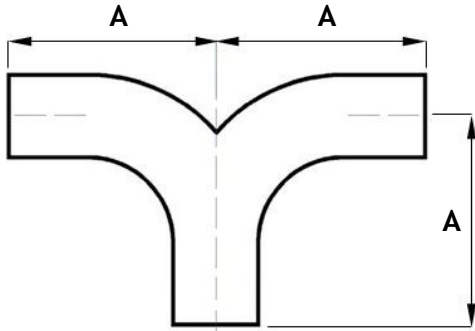

BDE (NORTHAMPTON) LTD

SEAGULL TEE, SWEPT TEE & Y-PIECE

- SEAGULL TEE 316L**

SIZE	1"	1.5"	2"	2.5"	3"	4"
A	65.00	85.00	110.00	135.00	155.00	195.00
THICKNESS	1.60	1.60	1.60	1.60	1.60	2.00

Finish: Polished

Grade: 316

Grade 304 & larger sizes available on request.

- SWEPT TEE 316L**

SIZE	1"	1.5"	2"	2.5"	3"	4"
A	65.00	85.00	110.00	135.00	155.00	195.00
THICKNESS	1.60	1.60	1.60	1.60	1.60	2.00

Finish: Polished

Grade: 316

Grade 304 & larger sizes available on request.

- Y-PIECE 316L**

SIZE	1"	1.5"	2"	2.5"	3"	4"
A	44.00	64.00	89.00	114.00	134.00	174.00
B	22.00	31.00	44.00	58.00	67.00	85.00
THICKNESS	1.60	1.60	1.60	1.60	1.60	2.00

Finish: Polished

Grade: 316