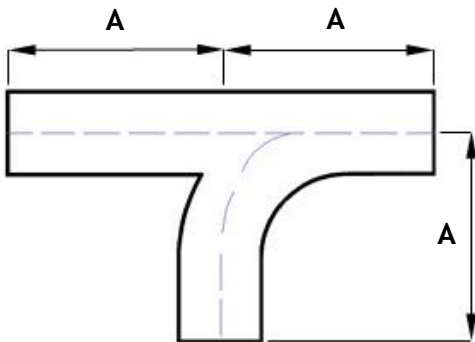

BDE (NORTHAMPTON) LTD

SEAGULL TEE, SWEPT TEE & Y-PIECE

- SEAGULL TEE 316L**

SIZE	1"	1.5"	2"	2.5"	3"	4"
A	65.00	85.00	110.00	135.00	155.00	195.00
THICKNESS	1.60	1.60	1.60	1.60	1.60	2.00

Finish: Polished

Grade: 316

Grade 304 & larger sizes available on request.

- SWEPT TEE 316L**

SIZE	1"	1.5"	2"	2.5"	3"	4"
A	65.00	85.00	110.00	135.00	155.00	195.00
THICKNESS	1.60	1.60	1.60	1.60	1.60	2.00

Finish: Polished

Grade: 316

Grade 304 & larger sizes available on request.

- Y-PIECE 316L**

SIZE	1"	1.5"	2"	2.5"	3"	4"
A	44.00	64.00	89.00	114.00	134.00	174.00
B	22.00	31.00	44.00	58.00	67.00	85.00
THICKNESS	1.60	1.60	1.60	1.60	1.60	2.00

Finish: Polished

Grade: 316