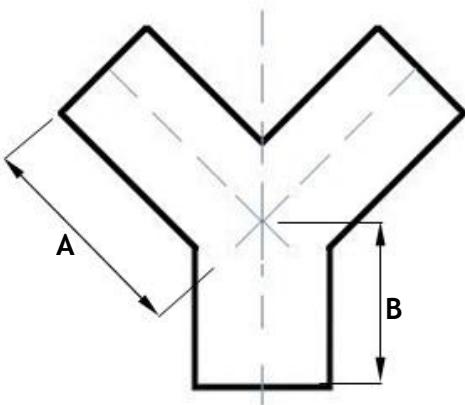

BDE (NORTHAMPTON) LTD

SEAGULL TEE, SWEPT TEE & Y-PIECE

- SEAGULL TEE 316L**

SIZE	1"	1.5"	2"	2.5"	3"	4"
A	65.00	85.00	110.00	135.00	155.00	195.00
THICKNESS	1.60	1.60	1.60	1.60	1.60	2.00

Finish: Polished

Grade: 316

Grade 304 & larger sizes available on request.

- SWEPT TEE 316L**

SIZE	1"	1.5"	2"	2.5"	3"	4"
A	65.00	85.00	110.00	135.00	155.00	195.00
THICKNESS	1.60	1.60	1.60	1.60	1.60	2.00

Finish: Polished

Grade: 316

Grade 304 & larger sizes available on request.

- Y-PIECE 316L**

SIZE	1"	1.5"	2"	2.5"	3"	4"
A	44.00	64.00	89.00	114.00	134.00	174.00
B	22.00	31.00	44.00	58.00	67.00	85.00
THICKNESS	1.60	1.60	1.60	1.60	1.60	2.00

Finish: Polished

Grade: 316