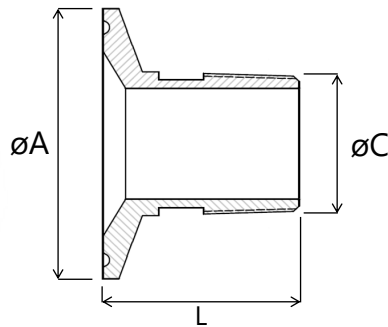

**01604 750380**  
 sales@bdeld.co.uk

Ferrule x BSP  
 Adaptors

**TRI-CLAMP FERRULE x BSPT MALE**

SIZE	CODE	$\varnothing A$	$\varnothing C$	L
1/2" FERRULE x 1/8" BSPT	0303300	25	1/8" BSPT	30
1/2" FERRULE x 1/4" BSPT	0303301	25	1/4" BSPT	30
1/2" FERRULE x 3/8" BSPT	0303302	25	3/8" BSPT	30
1/2" FERRULE x 1/2" BSPT	0303303	25	1/2" BSPT	32
1/2" FERRULE x 3/4" BSPT	0303304	25	3/4" BSPT	35
3/4" FERRULE x 1/8" BSPT	0303305	25	1/8" BSPT	30
3/4" FERRULE x 1/4" BSPT	0303306	25	1/4" BSPT	30
3/4" FERRULE x 3/8" BSPT	0303307	25	3/8" BSPT	30
3/4" FERRULE x 1/2" BSPT	0303308	25	1/2" BSPT	32
3/4" FERRULE x 3/4" BSPT	0303309	25	3/4" BSPT	35
1" FERRULE x 1/8" BSPT	0303310	50.5	1/8" BSPT	30
1" FERRULE x 1/4" BSPT	0303311	50.5	1/4" BSPT	30
1" FERRULE x 3/8" BSPT	0303312	50.5	3/8" BSPT	30
1" FERRULE x 1/2" BSPT	0303313	50.5	1/2" BSPT	35
1" FERRULE x 3/4" BSPT	0303314	50.5	3/4" BSPT	35
1" FERRULE x 1" BSPT	0303315	50.5	1" BSPT	35
1.5" FERRULE x 1/8" BSPT	0303316	50.5	1/8" BSPT	35
1.5" FERRULE x 1/4" BSPT	0303317	50.5	1/4" BSPT	35
1.5" FERRULE x 3/8" BSPT	0303318	50.5	3/8" BSPT	35
1.5" FERRULE x 1/2" BSPT	0303319	50.5	1/2" BSPT	35
1.5" FERRULE x 3/4" BSPT	0303320	50.5	3/4" BSPT	35
1.5" FERRULE x 1" BSPT	0303321	50.5	1" BSPT	35
1.5" FERRULE x 1.5" BSPT	0303327	50.5	1.5" BSPT	42
2" FERRULE x 1/2" BSPT	0303322	64	1/2" BSPT	40
2" FERRULE x 3/4" BSPT	0303323	64	3/4" BSPT	40
2" FERRULE x 1" BSPT	0303324	64	1" BSPT	40
2" FERRULE x 1.5" BSPT	0303325	64	1.5" BSPT	40
2" FERRULE x 2" BSPT	0303326	64	2" BSPT	40