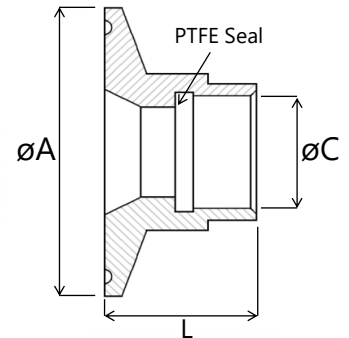

**01604 750380**  
 sales@bdeld.co.uk

Ferrule x BSP  
 Adaptors

**TRI-CLAMP FERRULE x BSPT MALE**

SIZE	CODE	$\varnothing A$	$\varnothing C$	L
1/2" FERRULE x 1/8" BSPT	0303300	25	1/8" BSPT	30
1/2" FERRULE x 1/4" BSPT	0303301	25	1/4" BSPT	30
1/2" FERRULE x 3/8" BSPT	0303302	25	3/8" BSPT	30
1/2" FERRULE x 1/2" BSPT	0303303	25	1/2" BSPT	32
1/2" FERRULE x 3/4" BSPT	0303304	25	3/4" BSPT	35
3/4" FERRULE x 1/8" BSPT	0303305	25	1/8" BSPT	30
3/4" FERRULE x 1/4" BSPT	0303306	25	1/4" BSPT	30
3/4" FERRULE x 3/8" BSPT	0303307	25	3/8" BSPT	30
3/4" FERRULE x 1/2" BSPT	0303308	25	1/2" BSPT	32
3/4" FERRULE x 3/4" BSPT	0303309	25	3/4" BSPT	35
1" FERRULE x 1/8" BSPT	0303310	50.5	1/8" BSPT	30
1" FERRULE x 1/4" BSPT	0303311	50.5	1/4" BSPT	30
1" FERRULE x 3/8" BSPT	0303312	50.5	3/8" BSPT	30
1" FERRULE x 1/2" BSPT	0303313	50.5	1/2" BSPT	35
1" FERRULE x 3/4" BSPT	0303314	50.5	3/4" BSPT	35
1" FERRULE x 1" BSPT	0303315	50.5	1" BSPT	35
1.5" FERRULE x 1/8" BSPT	0303316	50.5	1/8" BSPT	35
1.5" FERRULE x 1/4" BSPT	0303317	50.5	1/4" BSPT	35
1.5" FERRULE x 3/8" BSPT	0303318	50.5	3/8" BSPT	35
1.5" FERRULE x 1/2" BSPT	0303319	50.5	1/2" BSPT	35
1.5" FERRULE x 3/4" BSPT	0303320	50.5	3/4" BSPT	35
1.5" FERRULE x 1" BSPT	0303321	50.5	1" BSPT	35
1.5" FERRULE x 1.5" BSPT	0303327	50.5	1.5" BSPT	42
2" FERRULE x 1/2" BSPT	0303322	64	1/2" BSPT	40
2" FERRULE x 3/4" BSPT	0303323	64	3/4" BSPT	40
2" FERRULE x 1" BSPT	0303324	64	1" BSPT	40
2" FERRULE x 1.5" BSPT	0303325	64	1.5" BSPT	40
2" FERRULE x 2" BSPT	0303326	64	2" BSPT	40